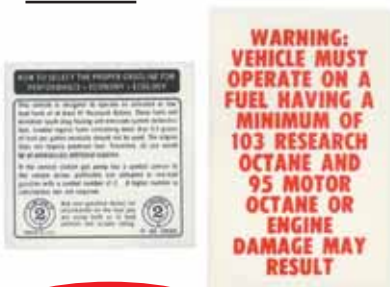

Fuel Recommendation Decals